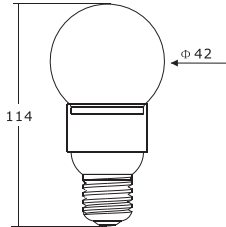

Item No.: **SUNIBUWF-0208**

Specifications

Input Voltage & Frequency	90-130V / 170-250V
Power Supply Efficiency	>95%
Total Power Consumption	3.5W
LED Model & Number	48pcs 3528SMD
LED Efficiency	105Lm/W
Total Lumens	300Lm
Beam Angle	300°
Color Temperature	3000-3500K/4000-4500K/5000-7000K
Base	E27/E26/B22
Dimension	Φ42×H114mm
Material	Aluminum Diecasting and Glass
Net Weight	0.08kg

Features

- Long lifetime (Up to 20,000 hours)
- Energy-saving (80% power saved)
- Aluminum heat sink
- Optional colors: white/red/blue/green/yellow
- Ip20 indoor application proposed

Comparison between LED & Incandescent Bulb